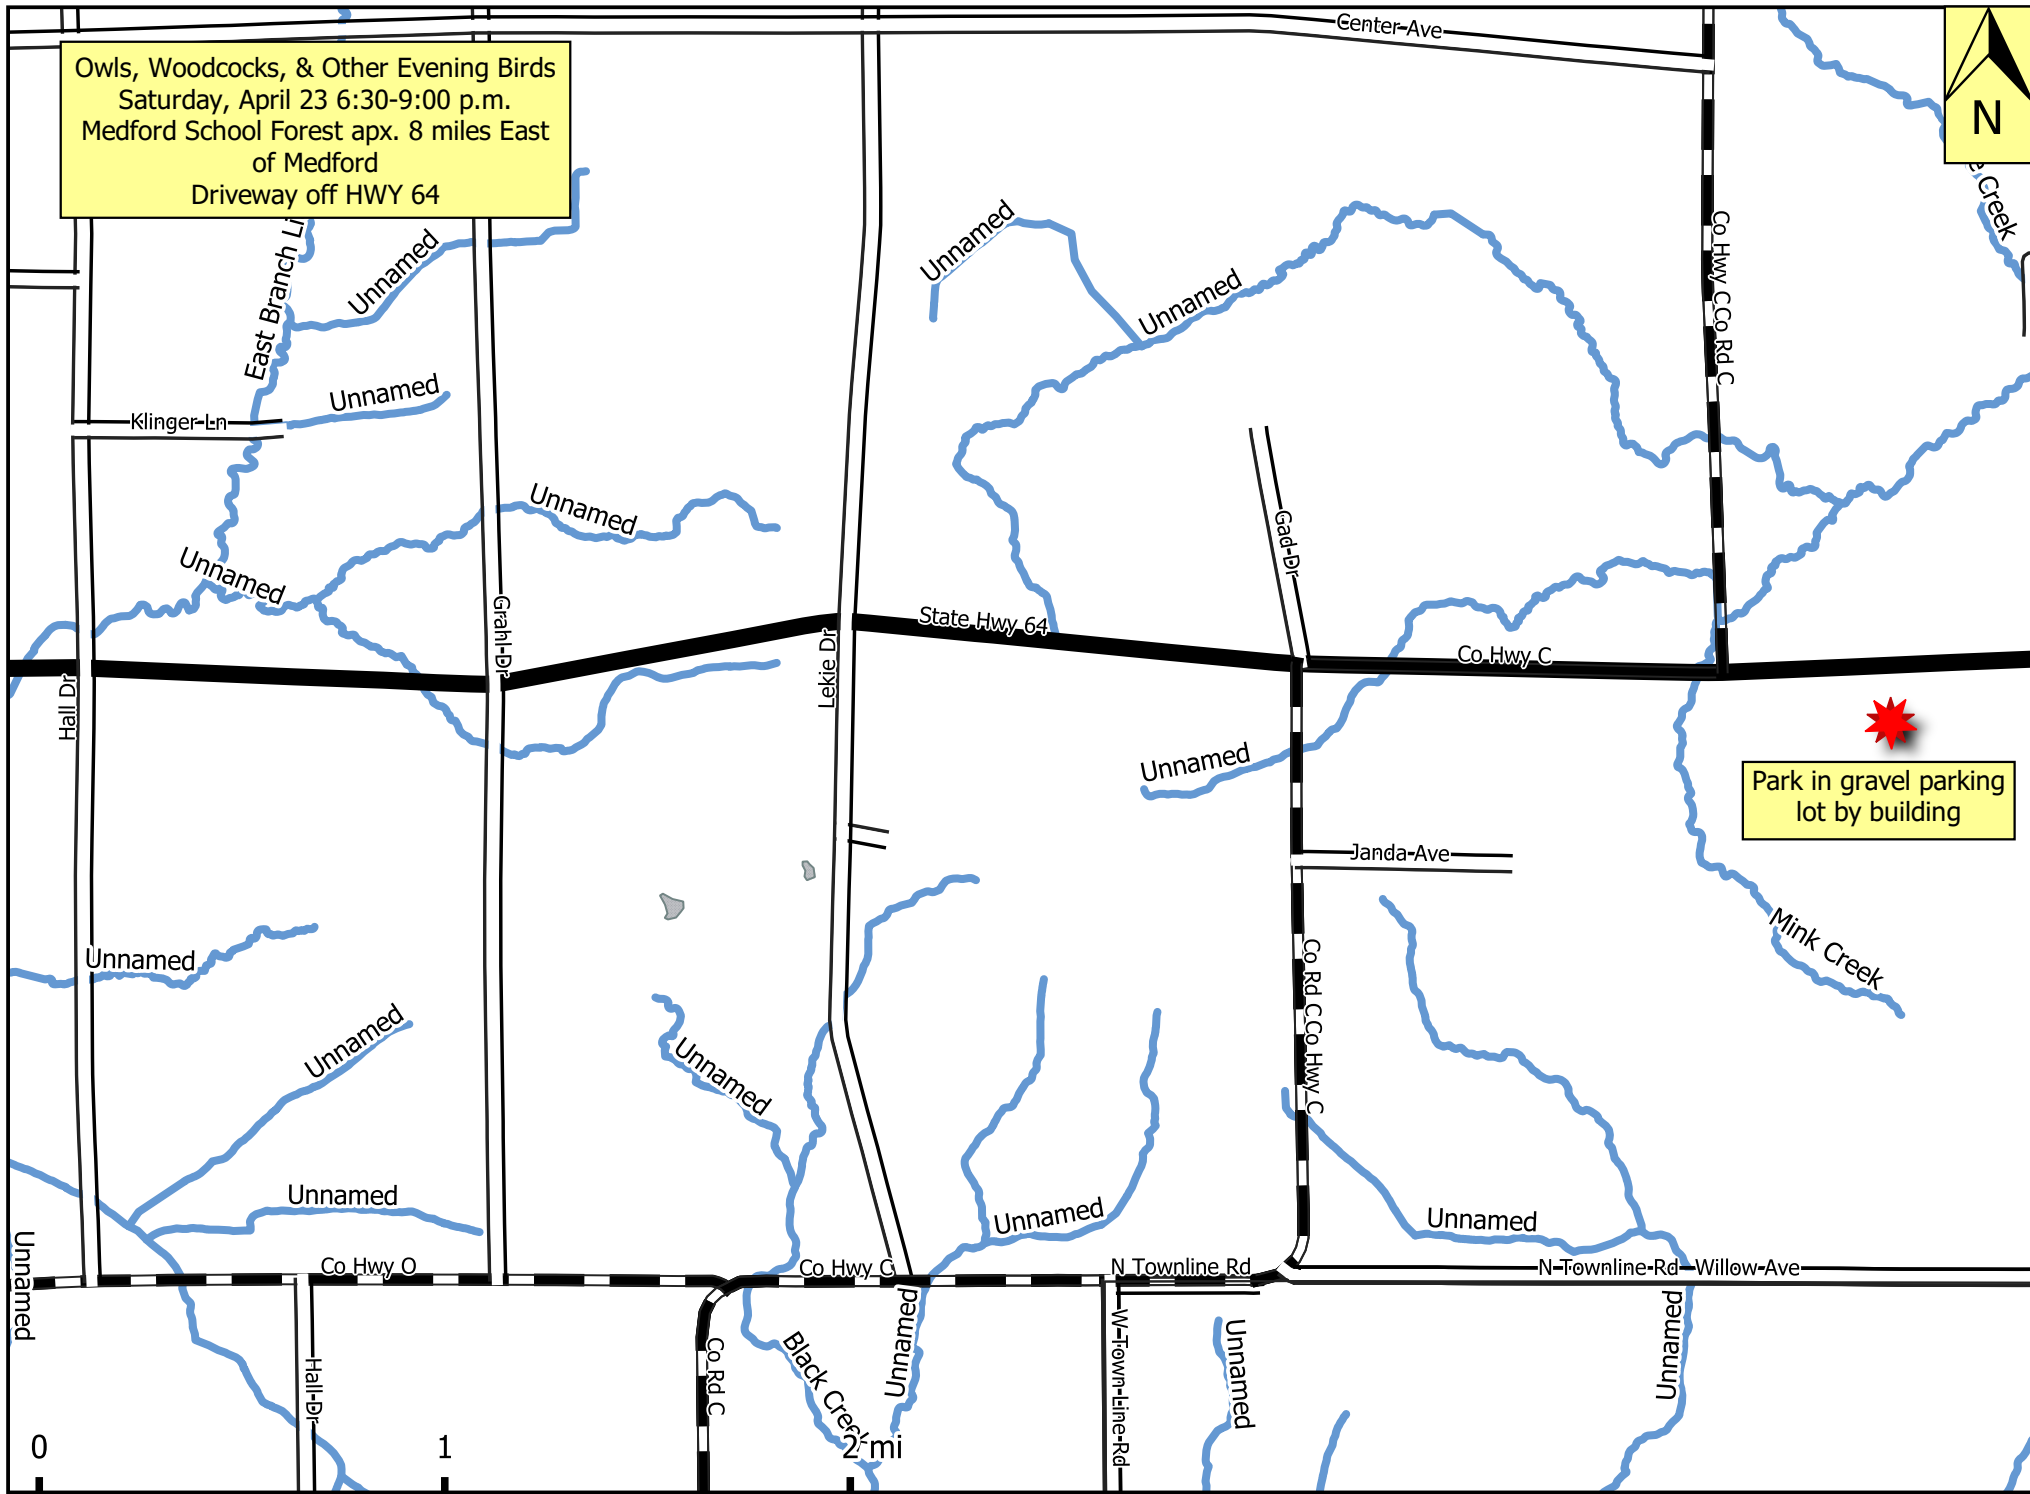

Owls, Woodcocks, & Other Evening Birds
Saturday, April 23 6:30-9:00 p.m.
Medford School Forest apx. 8 miles East
of Medford
Driveway off HWY 64

Park in gravel parking
lot by building

0

1

2 mi