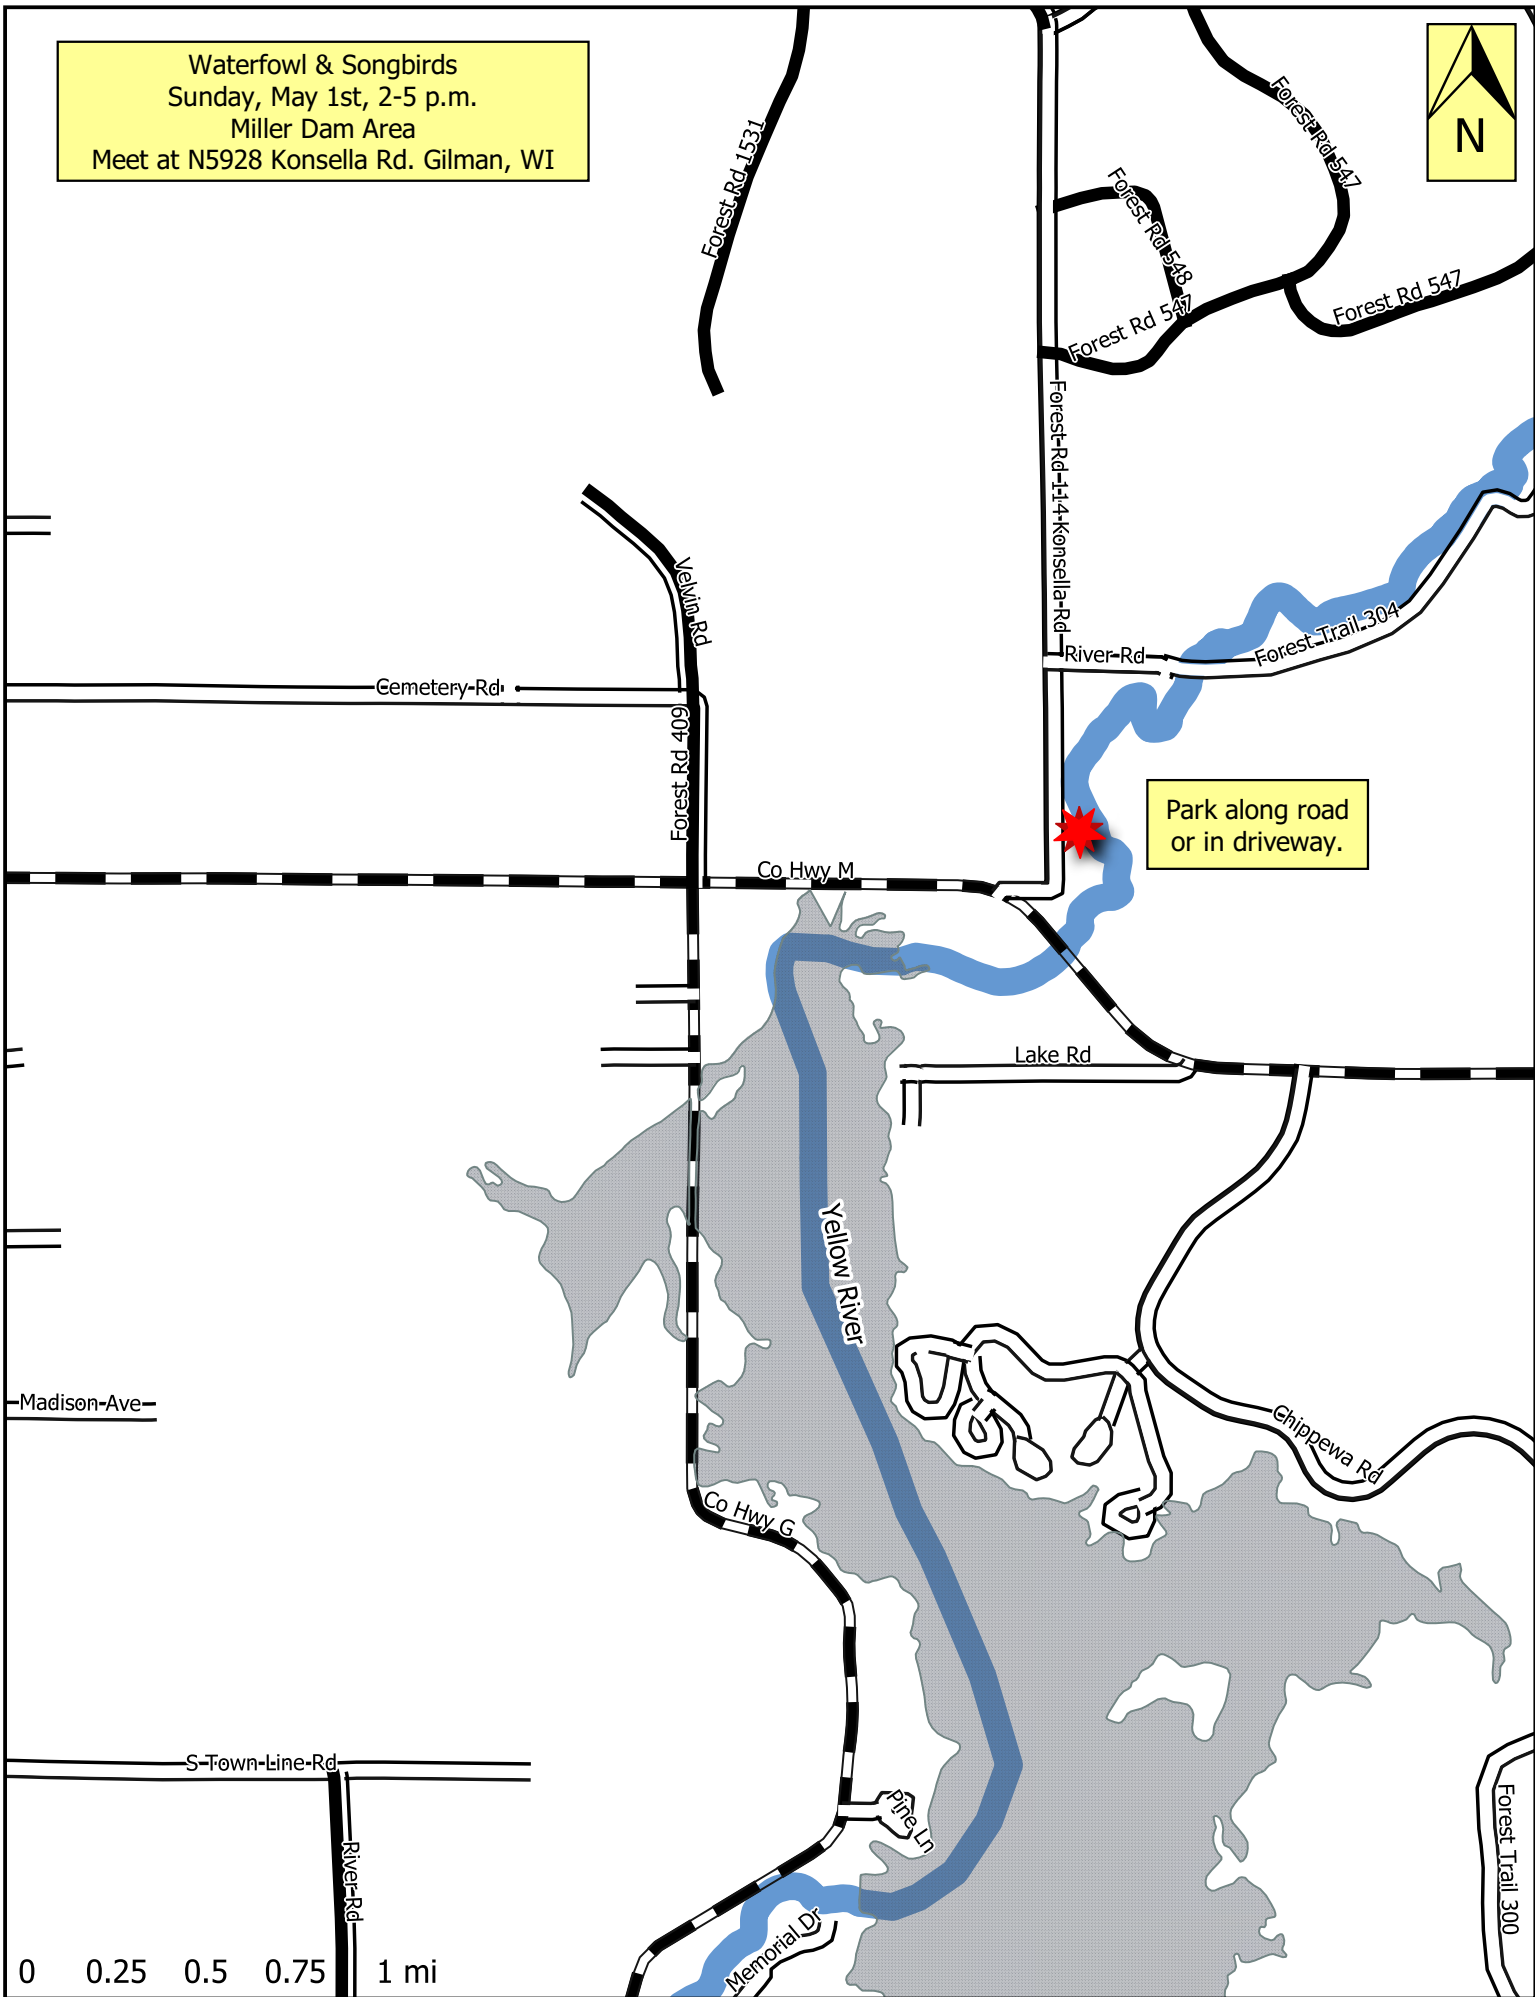

Waterfowl & Songbirds  
Sunday, May 1st, 2-5 p.m.  
Miller Dam Area  
Meet at N5928 Konsella Rd. Gilman, WI

0 0.25 0.5 0.75 1 mi